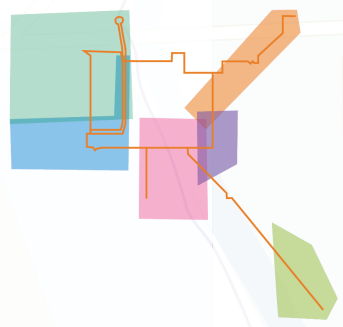

INDIANAPOLIS CULTURAL TRAIL
A Legacy of Gene & Marilyn Glick

Downtown Cultural Districts

- Indiana Avenue
- White River State Park and The Canal
- Mass Ave
- Market East
- Wholesale District
- Fountain Square