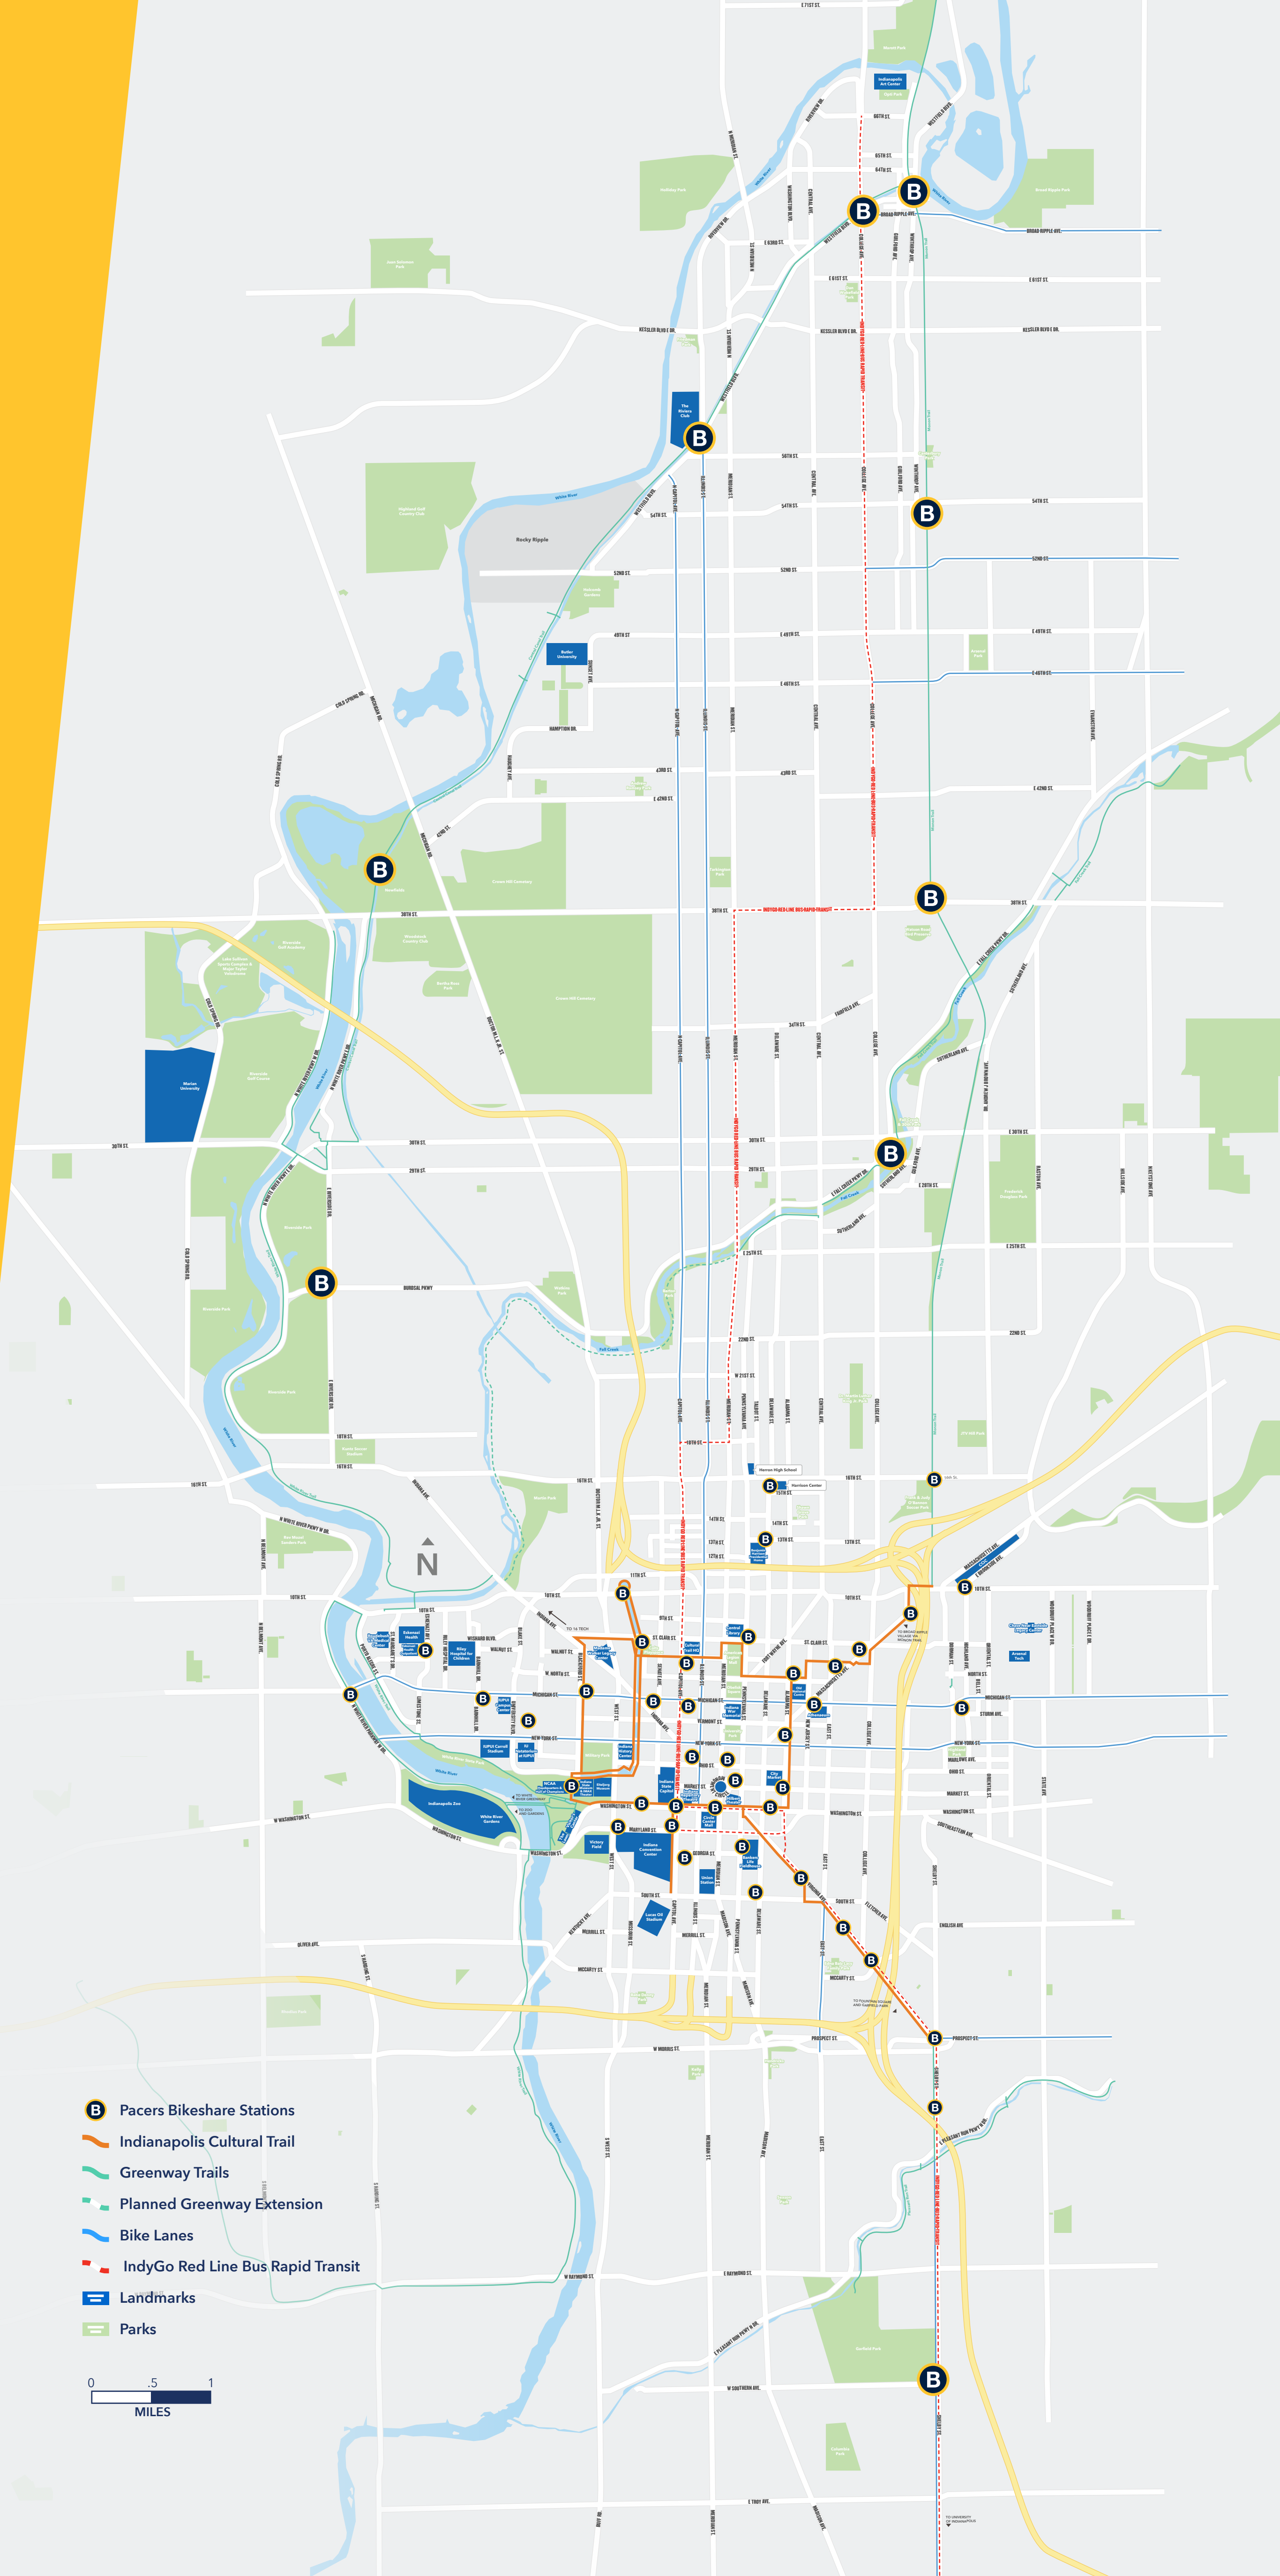

**\$1/RIDE + .15/MIN**  
 RIDE ANYWHERE. RETURN TO ANY STATION.

**GET THE APP**  
 MOBILE MAP AND BIKE CHECK OUT

@PACERSBIKESHARE

**CUSTOMER SERVICE**

(317) 653-1947 | PACERSBIKESHARE.ORG

- Pacers Bikeshare Stations
- Indianapolis Cultural Trail
- Greenway Trails
- Planned Greenway Extension
- Bike Lanes
- IndyGo Red Line Bus Rapid Transit
- Landmarks
- Parks

INDYCULTURALTRAIL.ORG  
 Indiana Pacers Bikeshare is a program of Indianapolis Cultural Trail, Inc.