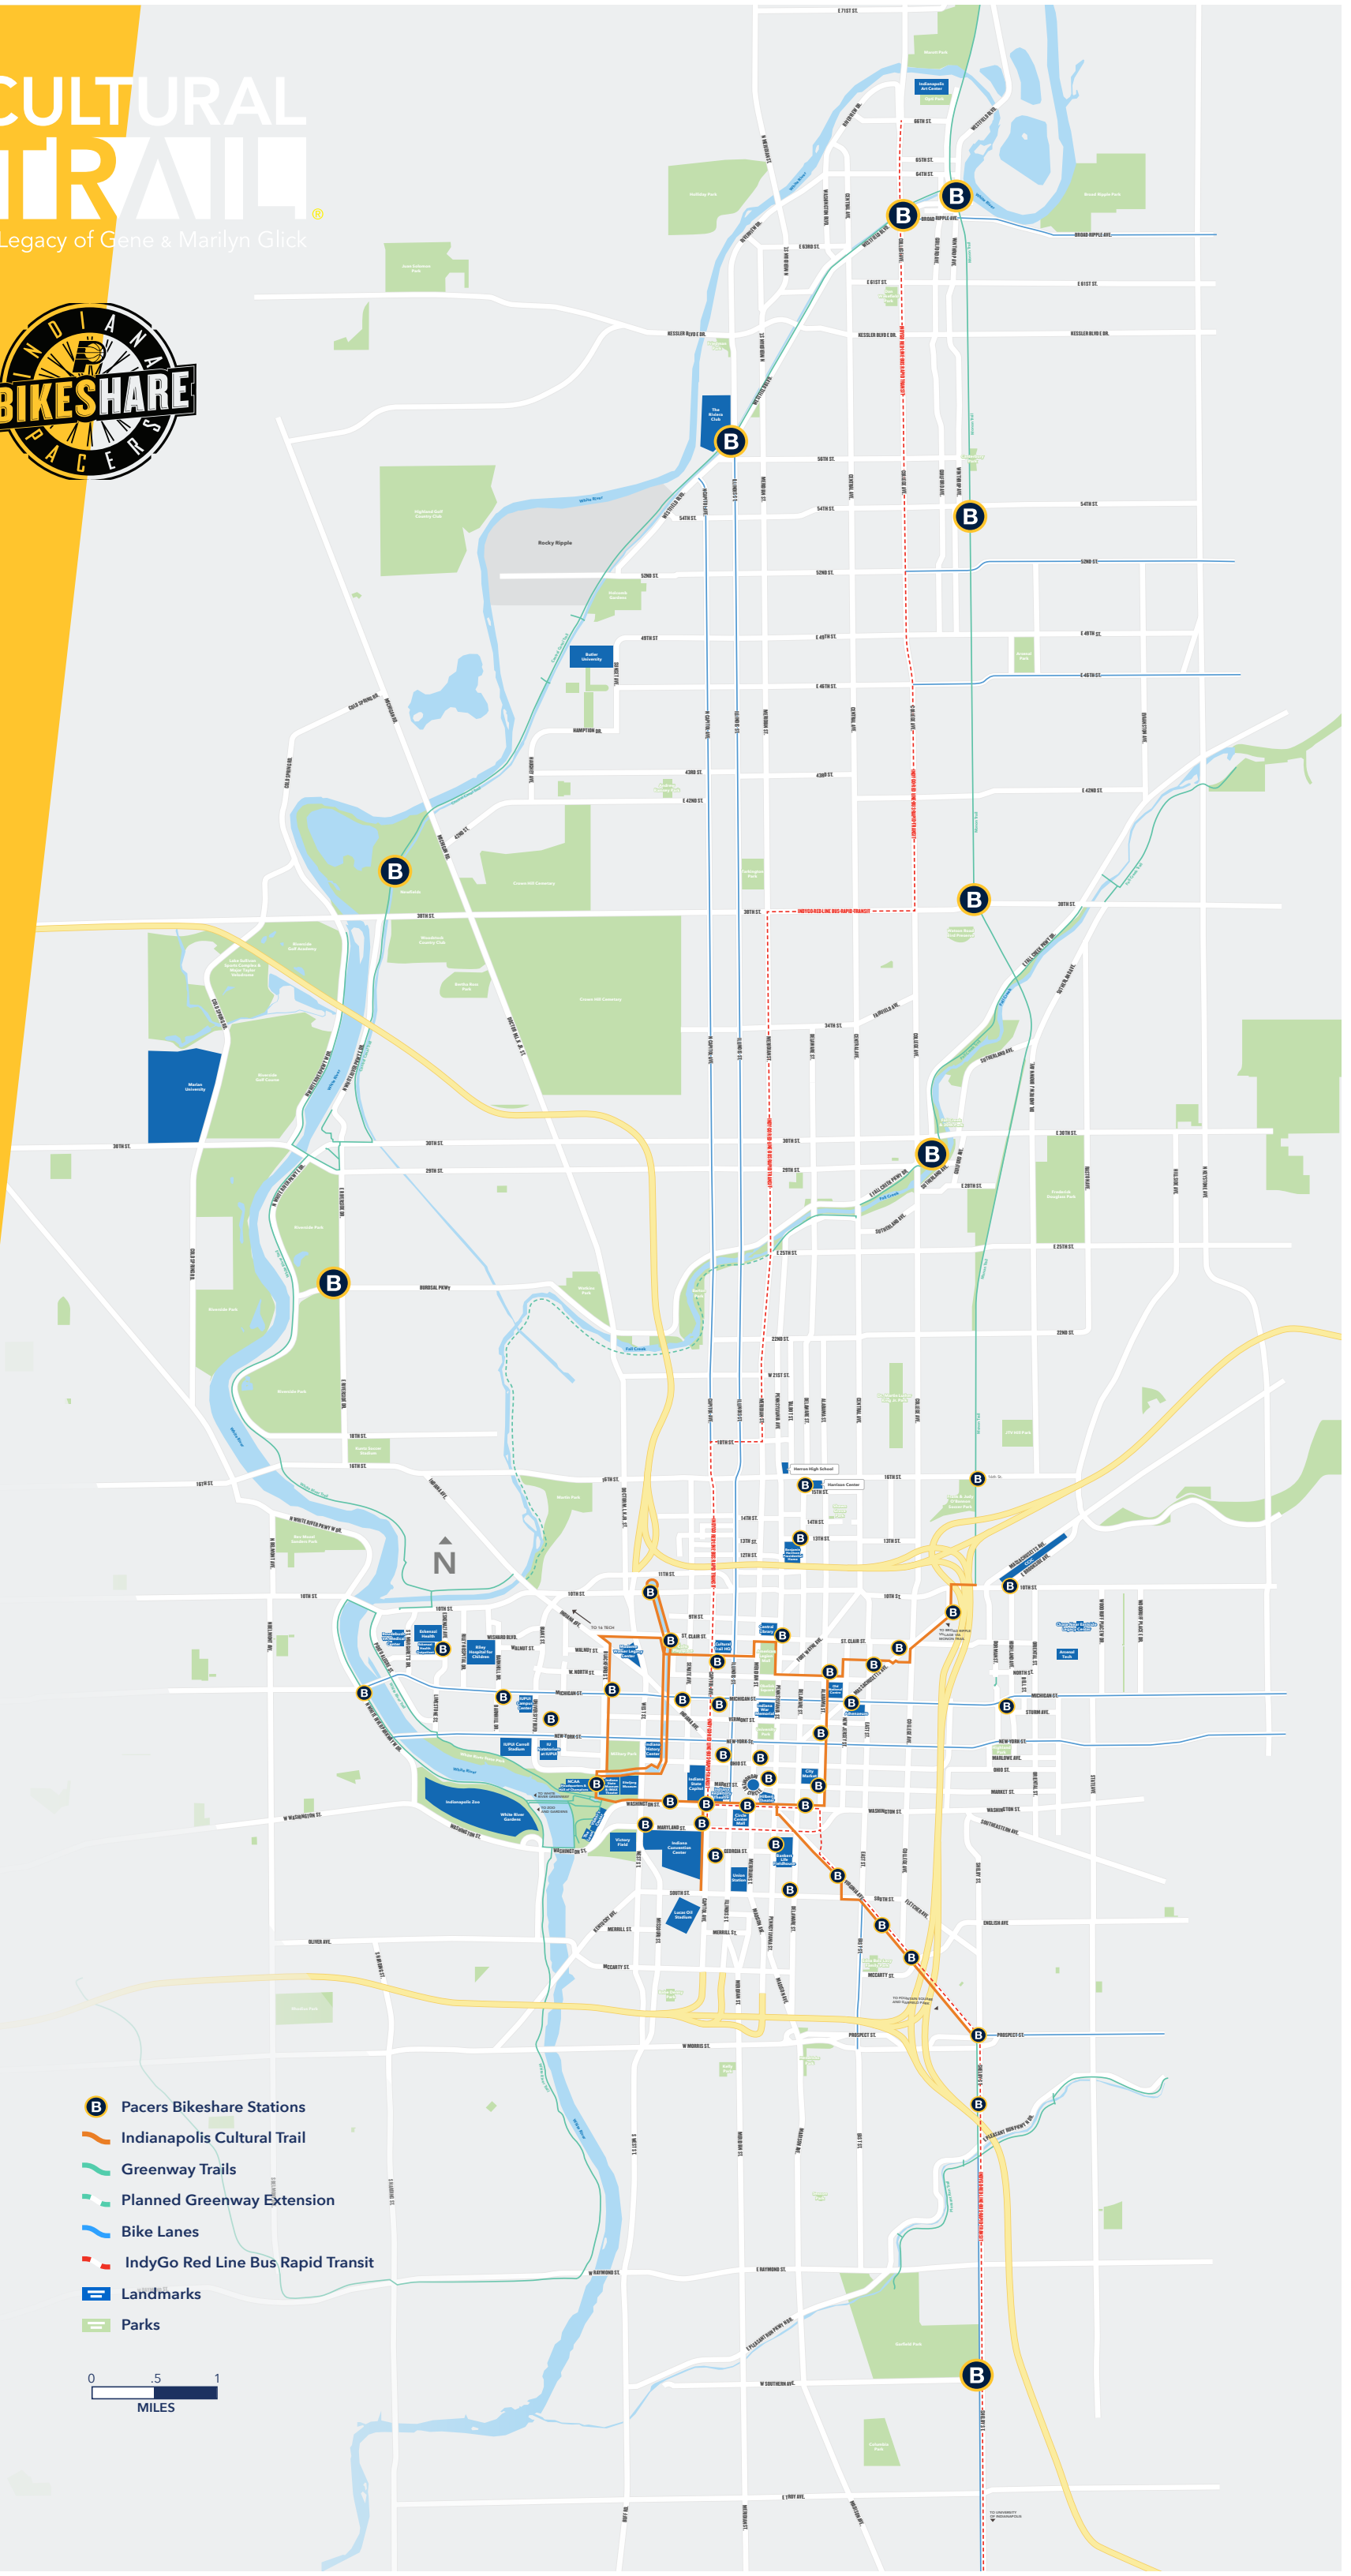

INDIANAPOLIS **CULTURAL TRAIN**
A Legacy of Gene & Marilyn Glick

- Pacers Bikeshare Stations
- Indianapolis Cultural Trail
- Greenway Trails
- Planned Greenway Extension
- Bike Lanes
- IndyGo Red Line Bus Rapid Transit
- Landmarks
- Parks