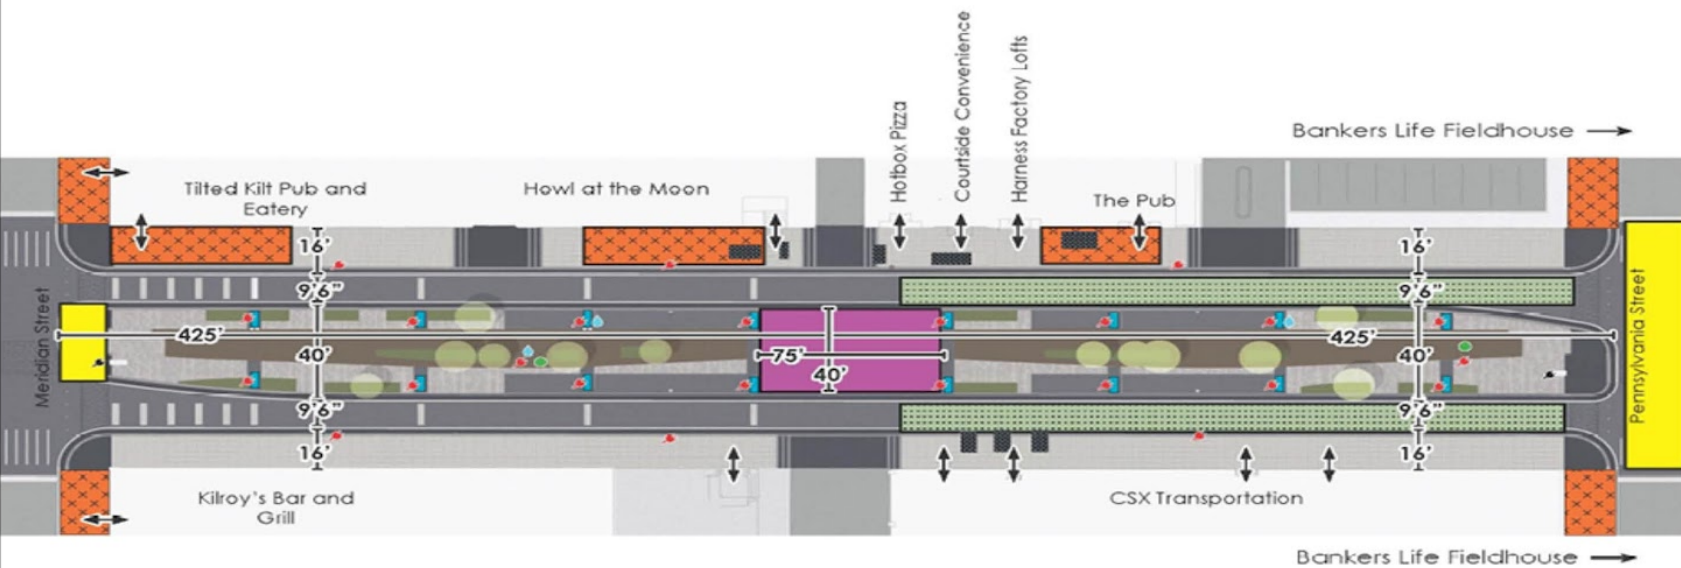

# Georgia Street Center Block

Georgia Street Event Site Map  
**CENTERBLOCK**

Legend			
Water Connection	Sanitation Connection	Unavailable	Key Measurements (approximate)
110 Electrical Connection	Stage Location	Catenary Base/Projector	Building Entrance/Exit
220 Electrical Connection	Cooking/ Food Area	EPL Vault	Vehicle Access

# Georgia Street West Block

Georgia Street Event Site Map  
**WESTHOCK**

Legend			
Water Connection	Sanitation Connection	Unavailable	Key Measurements (approximate)
110 Electrical Connection	Stage Location	Catenary Base/Projector	Building Entrance/Exit
220 Electrical Connection	Cooking/Food Area	PUVault	Vehicle Access

## EAST BLOCK

Georgia Street Event Site Map  
**EAST BLOCK**

Legend			
Water Connection	Limited Use, no staging or equipment	Unavailable	Key Measurements (appropriate)
Sanitation Connection	Stage Location	Catenary Base/Projector	Building Entrance/Exit
110 Electrical Connection	Cooking/Food Area	IFL Vault	Vehicle Access
220 Electrical Connection			