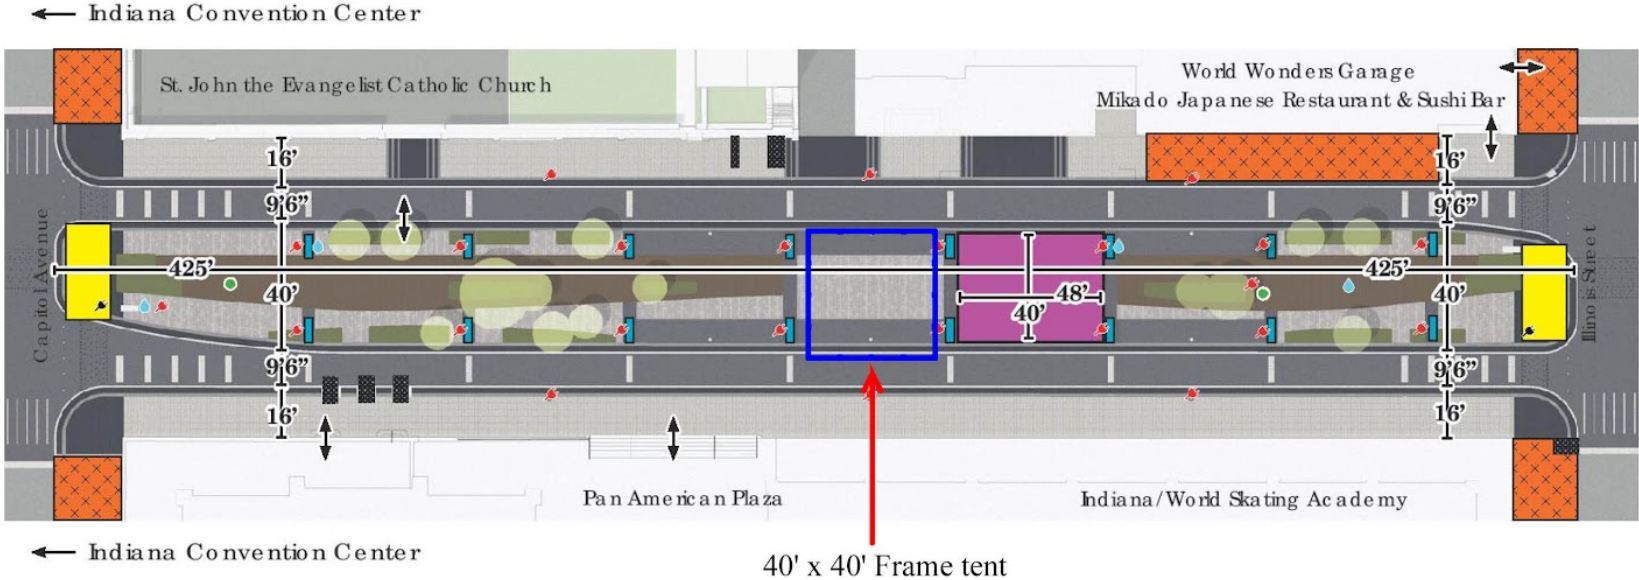

# Georgia Street Center Block

Georgia Street Event Site Map  
**CENTERBLOCK**

Legend			
Water Connection	Sanitation Connection	Unavailable	Key Measurements (approximate)
110 Electrical Connection	Stage Location	Catenary Base/Projector	Building Entrance/Exit
220 Electrical Connection	Cooking/ Food Area	EPL Vault	Vehicle Access

# Georgia Street West Block

Georgia Street Event Site Map  
**WESTHOCK**

Legend			
Water Connection	Sanitation Connection	Unavailable	Key Measurements (approximate)
110 Electrical Connection	Stage Location	Catenary Base/Projector	Building Entrance/Exit
220 Electrical Connection	Cooking/Food Area	PUVault	Vehicle Access

## EAST BLOCK

Georgia Street Event Site Map  
**EAST BLOCK**

Legend			
Water Connection	Limited Use, no staging or equipment	Unavailable	Key Measurements (appropriate)
Sanitation Connection	Stage Location	Catenary Base/Projector	Building Entrance/Exit
110 Electrical Connection	Cooking/Food Area	IFL Vault	Vehicle Access
220 Electrical Connection			