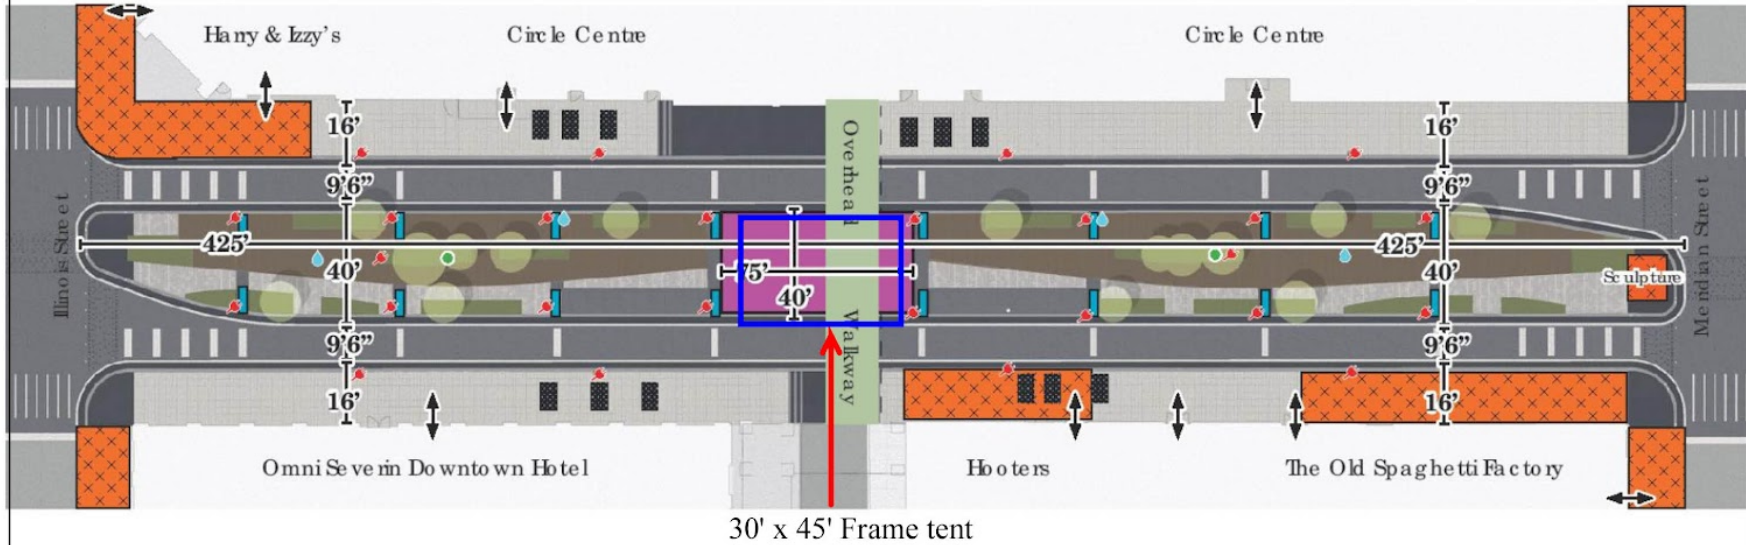

# Georgia Street Center Block

Georgia Street Event Site Map  
**CENTERBLOCK**

Legend			
Water Connection	Sanitation Connection	Unavailable	Key Measurements (approximate)
110 Electrical Connection	Stage Location	Catenary Base/Projector	Building Entrance/Exit
220 Electrical Connection	Cooking/ Food Area	EPL Vault	Vehicle Access

# Georgia Street West Block

Georgia Street Event Site Map  
**WESTHOCK**

Legend			
Water Connection	Sanitation Connection	Unavailable	Key Measurements (approximate)
110 Electrical Connection	Stage Location	Catenary Base/Projector	Building Entrance/Exit
220 Electrical Connection	Cooking/Food Area	PUVault	Vehicle Access

## EAST BLOCK

Georgia Street Event Site Map  
**EAST BLOCK**

Legend			
Water Connection	Limited Use, no staging or equipment	Unavailable	Key Measurements (appropriate)
Sanitation Connection	Stage Location	Catenary Base/Projector	Building Entrance/Exit
110 Electrical Connection	Cooking/Food Area	IFL Vault	Vehicle Access
220 Electrical Connection			